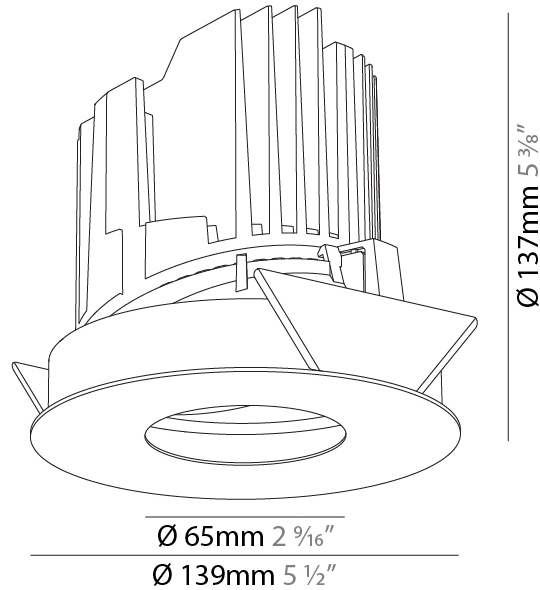

#### PHYSICAL

Shape: Round  
 Diameter (mm): 139  
 Diameter (in): 5 1/2  
 Height (mm): 137  
 Height (in): 5 3/8  
 Ceiling Thickness (mm): 10 / 12.5 / 15  
 Ceiling Thickness (in): 3/8 or 1/2 or 9/16  
 Min. Recessing Depth (mm): 150  
 Min. Recessing Depth (in): 5 7/8  
 Light Distribution: Adjustable / Downlight  
 Weight (kg): 0.856  
 Weight (lbs): 1.89  
 Fixture Finish: SSR / BKV / CWI / CRY / HAB / UFT / ITA / RUA / FTG / MYG / LOD / PUS / FRO / FUP / KIA / POP / BLS / SPG / MEY / GOH / GUM / CHC / COM / ABZ / JAG / OBR / MOS / ROR  
 Fixture Material: Aluminum Die Cast  
 Cut-out Measurements: 130mm / 5 1/8"

#### PHYSICAL

Shape: Round
Diameter (mm): 139
Diameter (in): 5 1/2
Height (mm): 137
Height (in): 5 3/8
Ceiling Thickness (mm): 10 / 12.5 / 15 / 25
Ceiling Thickness (in): 3/8 or 1/2 or 9/16
Min. Recessing Depth (mm): 150
Min. Recessing Depth (in): 5 7/8
Light Distribution: Adjustable / Asymmetric
Weight (kg): 0.865
Weight (lbs): 1.9
Fixture Finish: SSR / BKV / CWI / CRY / HAB / UFT / ITA / RUA / FTG / MYG / LOD / PUS / FRO / FUP / KIA / POP / BLS / SPG / MEY / GOH / GUM / CHC / COM / ABZ / JAG / OBR / MOS / ROR
Fixture Material: Aluminum Die Cast
Cut-out Measurements: 130mm / 5 1/8"

#### RATINGS AND CERTIFICATIONS

Certified By: Certified for North American Standards
IP rating: IP20

	130mm 5 1/8"	150mm 5 7/8"	10   15mm 3/8"   9/16"	30°	355°	
A						